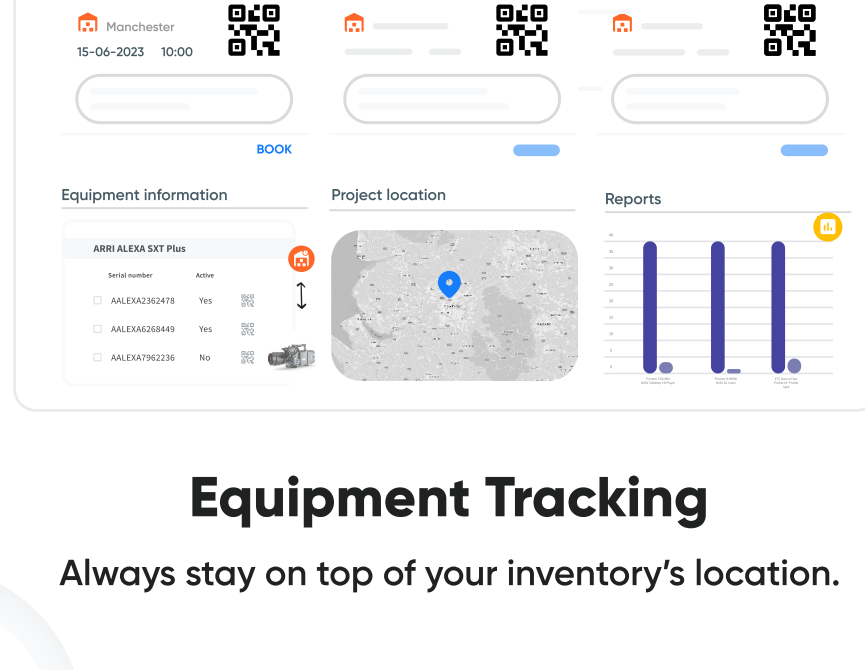

Equipment Tracking

Always stay on top of your inventory's location.