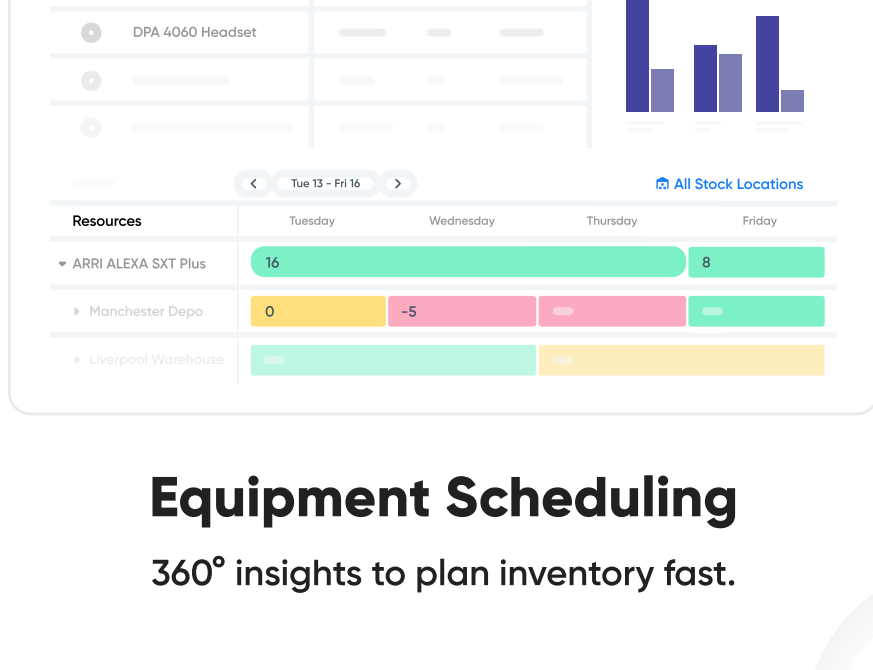

RENTMAN 4G PRO VS NEW PLANS

The only alternative to Rentman 4G Pro

Equipment Scheduling

360° insights to plan inventory fast.