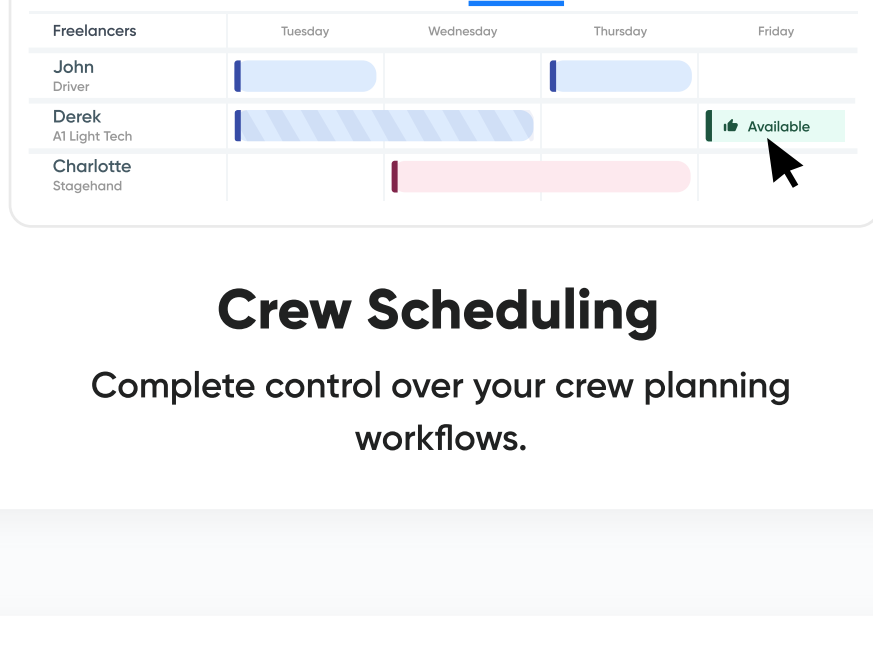

Crew Scheduling

Complete control over your planning workflows.